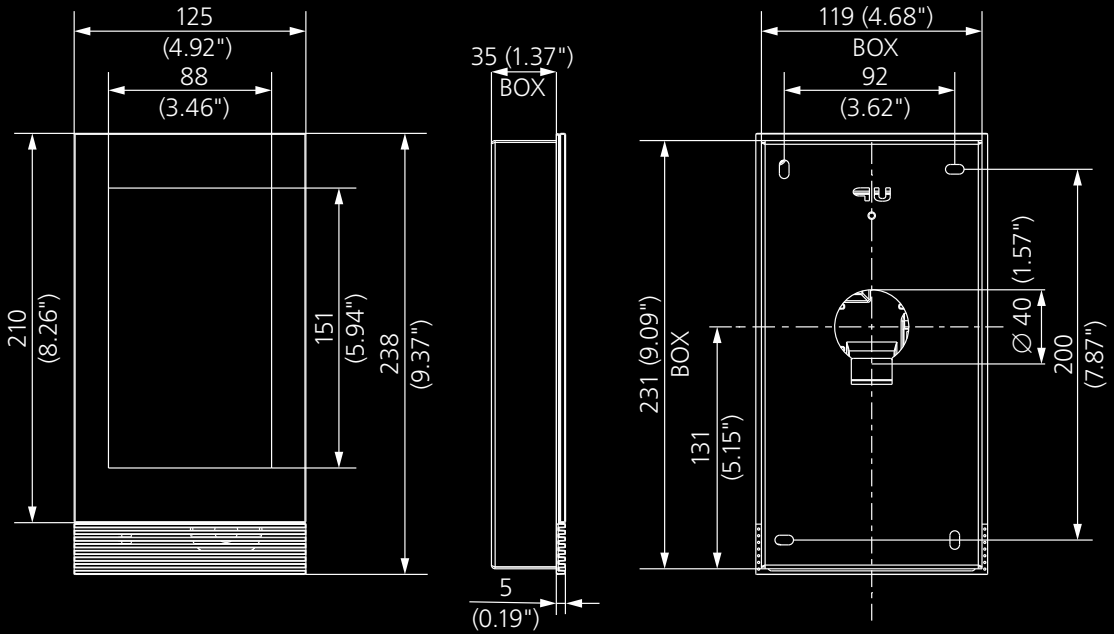

PORT 4 Home

For further information including location of the Schindler office nearest you, please visit:
www.schindler.com

Schindler Elevator Ltd.
Zugerstrasse 13
CH-6030 Ebikon
Switzerland
Phone +41 (0)41 445 31 31

porttechnology@schindler.com
www.theporttechnology.com