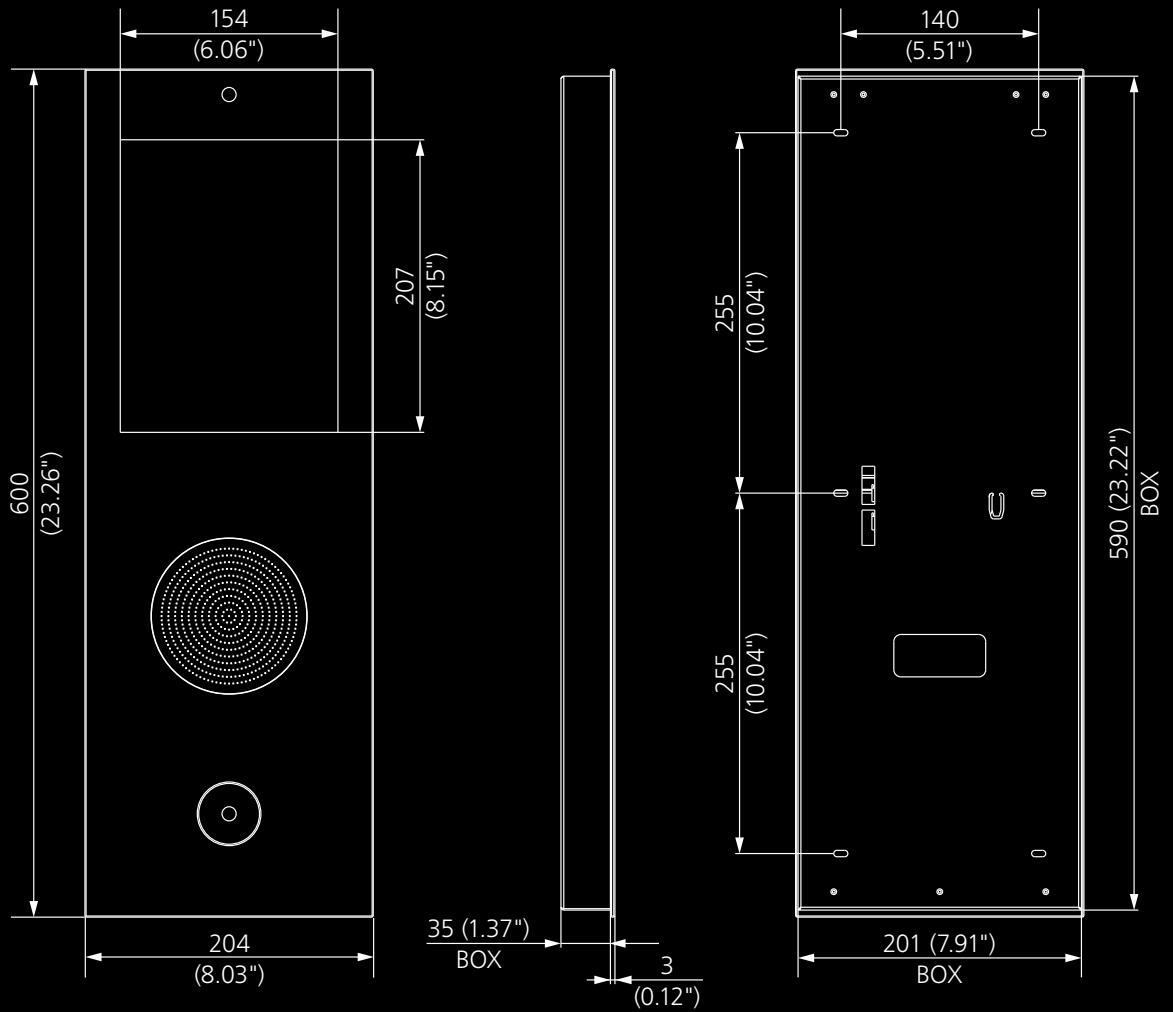

PORT 4 Visitor

For further information including location of the Schindler office nearest you, please visit:
www.schindler.com

Schindler Elevator Ltd.
Zugerstrasse 13
CH-6030 Ebikon
Switzerland
Phone +41 (0)41 445 31 31

porttechnology@schindler.com
www.theporttechnology.com