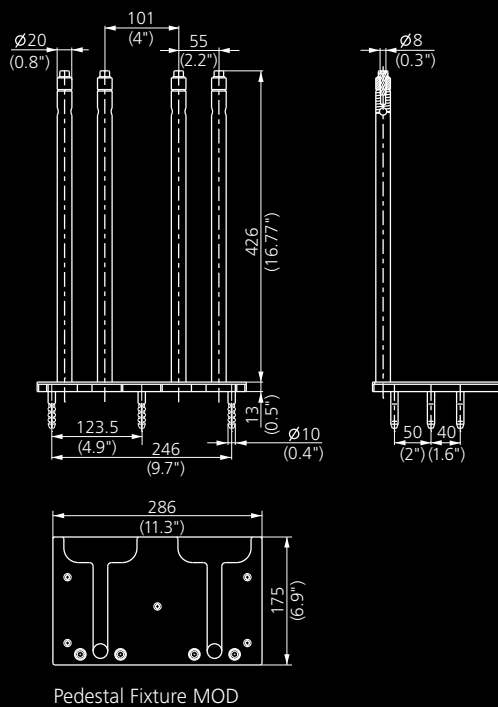

Factsheet PORT 1 wide pedestal

Technical Details

Physical Dimensions (W×H×D) 286×1255×110 mm (11.26×49.41×4.33 inch)

PORT 1 wide pedestal

NI

MOD

Mobile

Pedestal Fixture NI

porttechnology@schindler.com
www.theporttechnology.com

Copyright © 2018 INVENTIO AG
 Note: all data is for guidance only & is subject to changes without notice. 59905313, Version 1

All dimensions are in mm (inches)