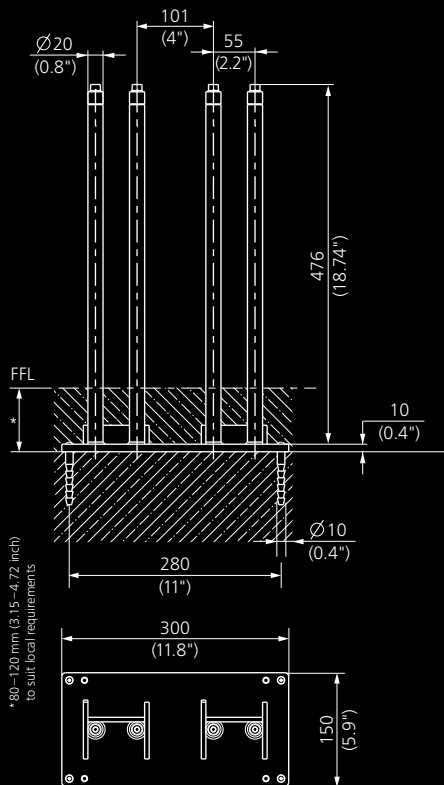

Factsheet PORT 1 wide pedestal

Technical Details

Physical Dimensions (W×H×D) 286×1255×110 mm (11.26×49.41×4.33 inch)

PORT 1 wide pedestal

NI

MOD

Mobile

Pedestal Fixture NI

porttechnology@schindler.com
www.theporttechnology.com

Copyright © 2018 INVENTIO AG
 Note: all data is for guidance only & is subject to changes without notice. 59905313, Version 1

All dimensions are in mm (inches)