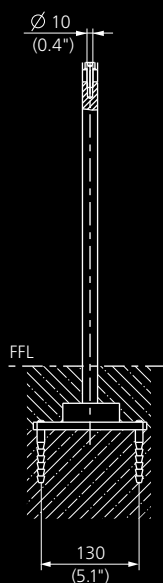

Factsheet PORT 1 wide pedestal

Technical Details

Physical Dimensions (W×H×D) 286×1255×110 mm (11.26×49.41×4.33 inch)

PORT 1 wide pedestal

NI

MOD

Mobile

Pedestal Fixture NI

porttechnology@schindler.com
www.theporttechnology.com

Copyright © 2018 INVENTIO AG
 Note: all data is for guidance only & is subject to changes without notice. 59905313, Version 1

All dimensions are in mm (inches)