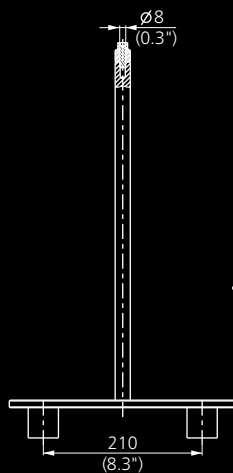

For further information including location of the Schindler office nearest you, please visit:
www.schindler.com

Schindler Elevator Ltd.
Zugerstrasse 13
CH-6030 Ebikon
Switzerland
Phone +41 (0)41 445 31 31
Fax +41 (0)41 445 52 97

porttechnology@schindler.com
www.theporttechnology.com

Copyright © 2018 INVENTIO AG
Note: all data is for guidance only & is subject to changes without notice. 59905313, Version 1

All dimensions are in mm (inches)