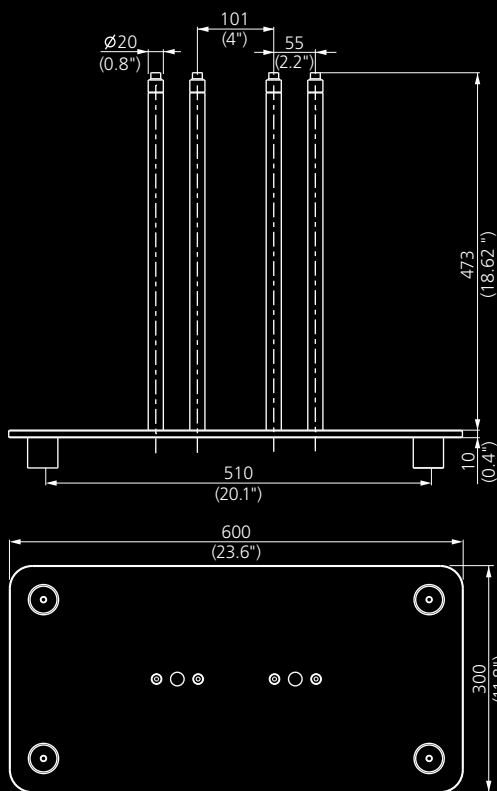

Pedestal Fixture Mobile