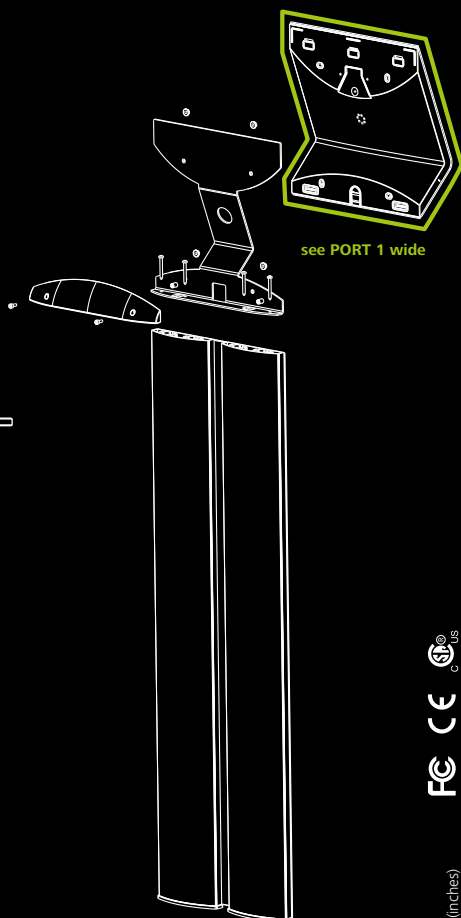

Pedestal Fixture Mobile

For further information including location of the Schindler office nearest you, please visit:
www.schindler.com

Schindler Elevator Ltd.
Zugerstrasse 13
CH-6030 Ebikon
Switzerland
Phone +41 (0)41 445 31 31
Fax +41 (0)41 445 52 97

porttechnology@schindler.com
www.theporttechnology.com

Copyright © 2018 INVENTIO AG
Note: all data is for guidance only & is subject to changes without notice. 59905313, Version 1

All dimensions are in mm (inches)