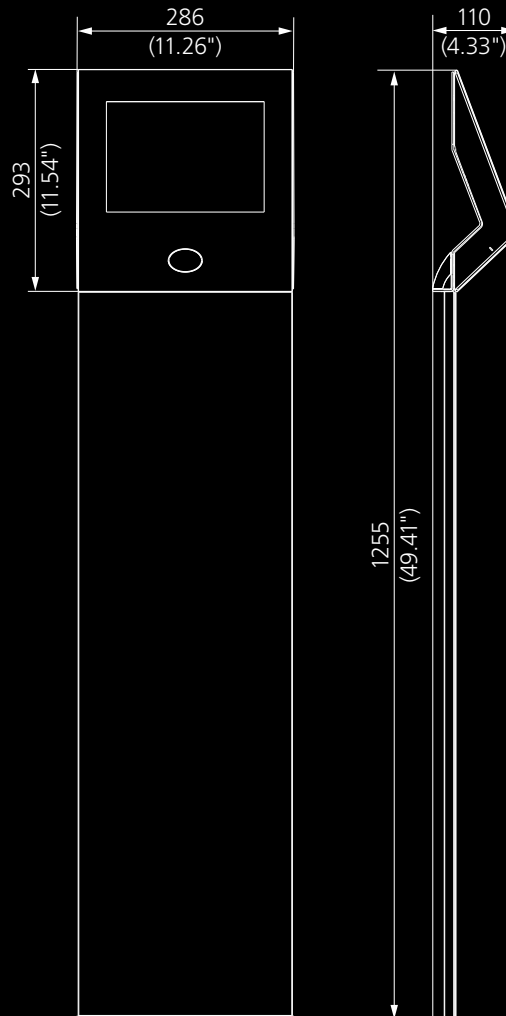

Factsheet PORT 1 wide pedestal

Technical Details

Physical Dimensions (W×H×D) 286×1255×110 mm (11.26×49.41×4.33 inch)

PORT 1 wide pedestal

NI

MOD

Mobile

Pedestal Fixture NI

porttechnology@schindler.com
www.theporttechnology.com

Copyright © 2018 INVENTIO AG
 Note: all data is for guidance only & is subject to changes without notice. 59905313, Version 1

All dimensions are in mm (inches)