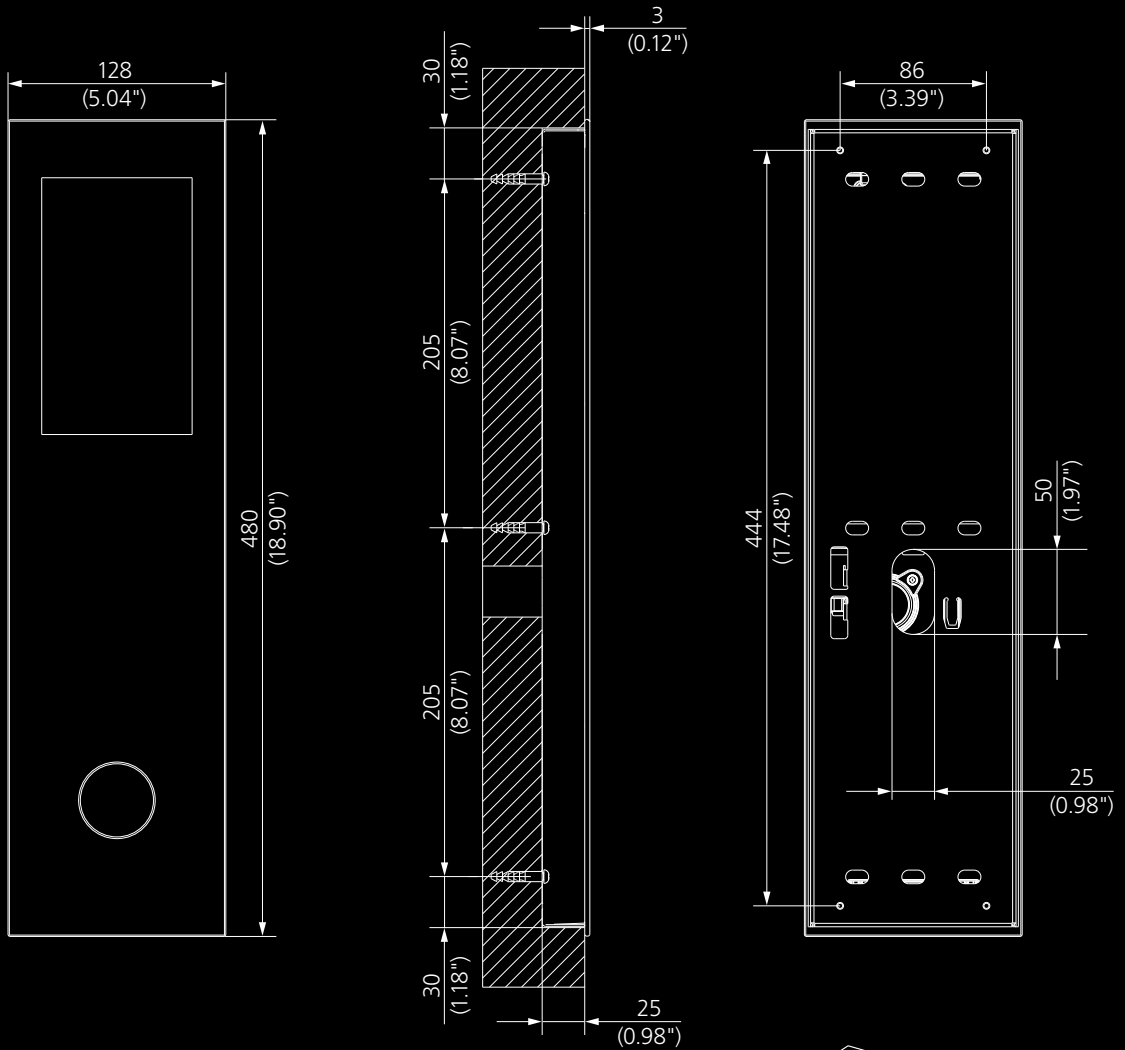

PORT 4

For further information including location of the Schindler office nearest you, please visit:
www.schindler.com

Schindler Elevator Ltd.
Zugerstrasse 13
CH-6030 Ebikon
Switzerland
Phone +41 (0)41 445 31 31
Fax +41 (0)41 445 52 97

porttechnology@schindler.com
www.theporttechnology.com