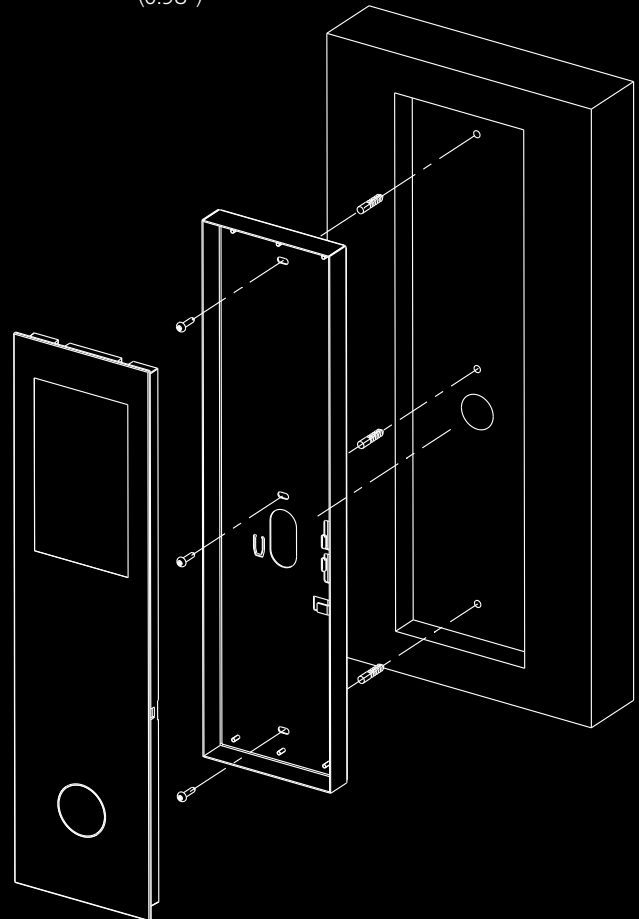

PORT 4

For further information including location of the Schindler office nearest you, please visit:
www.schindler.com

Schindler Elevator Ltd.
Zugerstrasse 13
CH-6030 Ebikon
Switzerland
Phone +41 (0)41 445 31 31
Fax +41 (0)41 445 52 97

porttechnology@schindler.com
www.theporttechnology.com