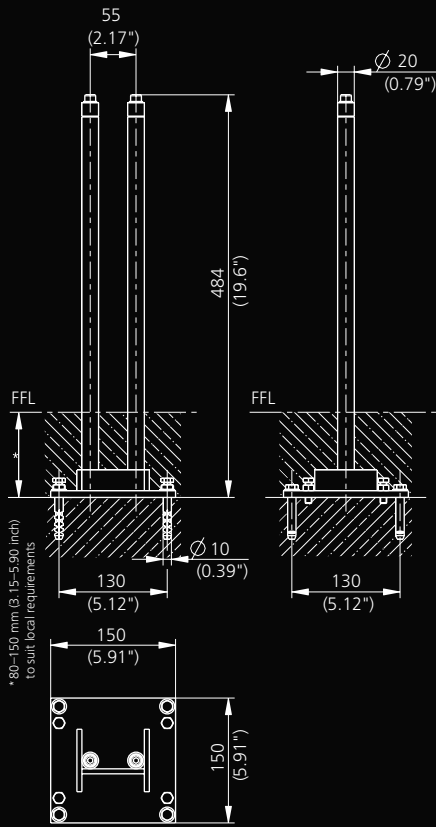

Factsheet PORT 1.1P pedestal

Technical Details

Physical Dimensions (WxHxD) 126.5 x 1247 x 104.2 mm (4.98 x 49.09 x 4.10 inch)

PORT 1.1P pedestal

NI

MOD

Mobile

Pedestal Fixture NI