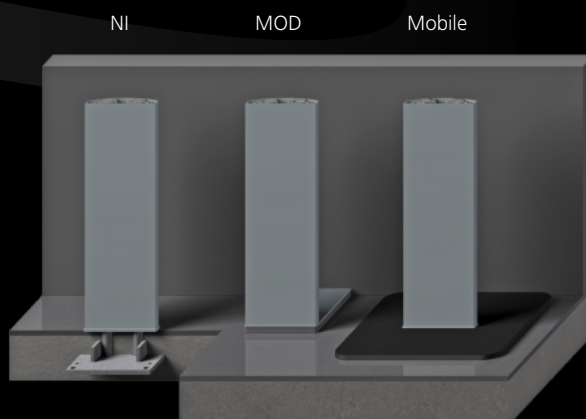

Factsheet PORT 1.1P pedestal

Technical Details

Physical Dimensions (WxHxD) 126.5 x 1247 x 104.2 mm (4.98 x 49.09 x 4.10 inch)

PORT 1.1P pedestal

NI

MOD

Mobile

Pedestal Fixture NI