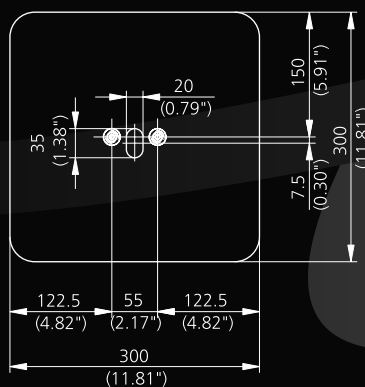

Pedestal Fixture Mobile

For further information including location of the Schindler office nearest you, please visit:
www.schindler.com

Schindler Elevator Ltd.
Zugerstrasse 13
CH-6030 Ebikon
Switzerland
Phone +41 (0)41 445 31 31
Fax +41 (0)41 445 52 97

porttechnology@ch.schindler.com
www.theporttechnology.com