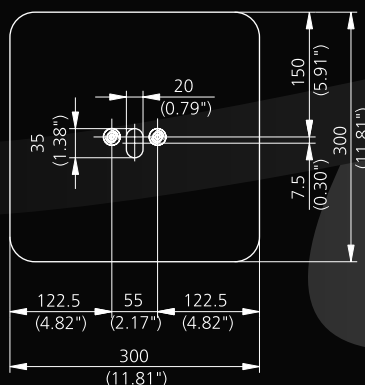

Pedestal Fixture Mobile

For further information including location of the Schindler office nearest you, please visit:
www.schindler.com

Schindler Elevator Ltd.
Zugerstrasse 13
CH-6030 Ebikon
Switzerland
Phone +41 (0)41 445 31 31
Fax +41 (0)41 445 52 97

porttechnology@ch.schindler.com
www.theporttechnology.com