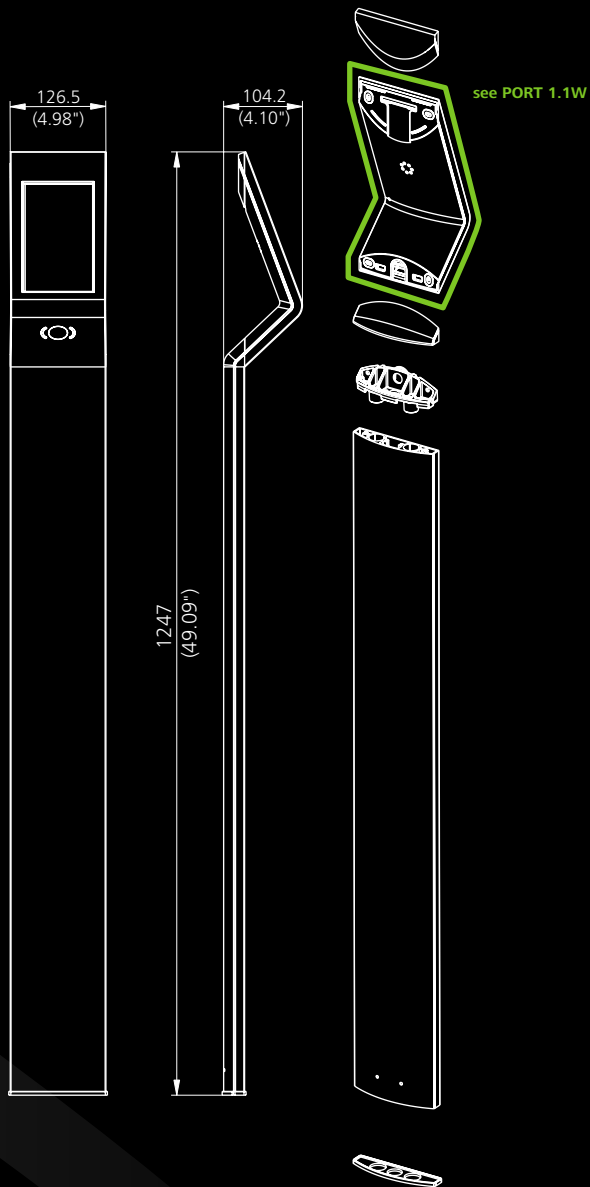

Factsheet PORT 1.1P pedestal

Technical Details

Physical Dimensions (WxHxD) 126.5 x 1247 x 104.2 mm (4.98 x 49.09 x 4.10 inch)

PORT 1.1P pedestal

NI

MOD

Mobile

Pedestal Fixture NI