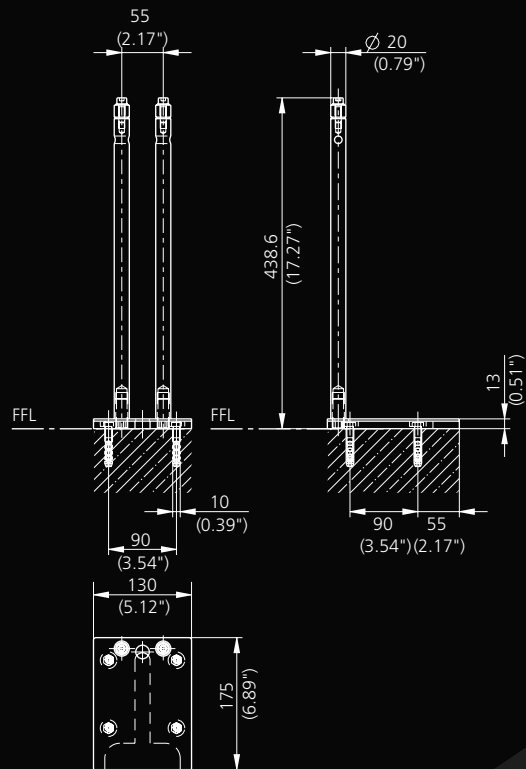

Factsheet PORT 1.1P pedestal

Technical Details

Physical Dimensions (WxHxD) 126.5 x 1247 x 104.2 mm (4.98 x 49.09 x 4.10 inch)

PORT 1.1P pedestal

NI

MOD

Mobile

Pedestal Fixture NI