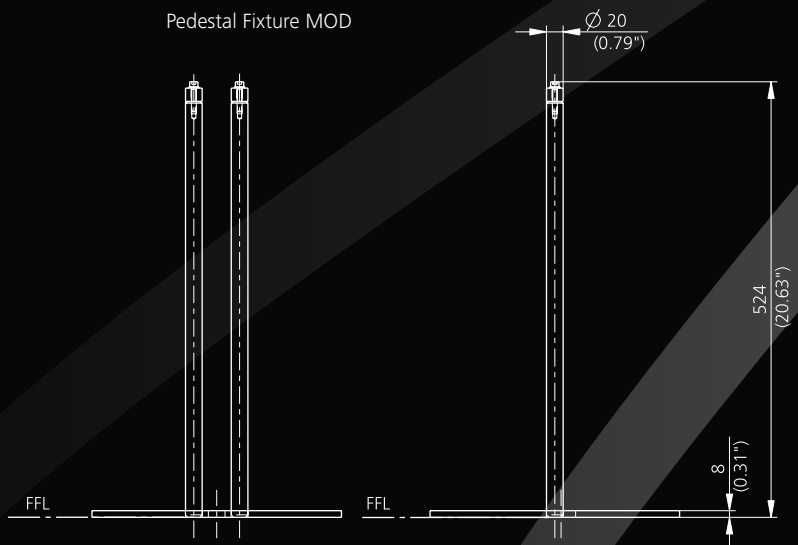

Pedestal Fixture Mobile

For further information including location of the Schindler office nearest you, please visit:
www.schindler.com

Schindler Elevator Ltd.
Zugerstrasse 13
CH-6030 Ebikon
Switzerland
Phone +41 (0)41 445 31 31
Fax +41 (0)41 445 52 97

porttechnology@ch.schindler.com
www.theporttechnology.com