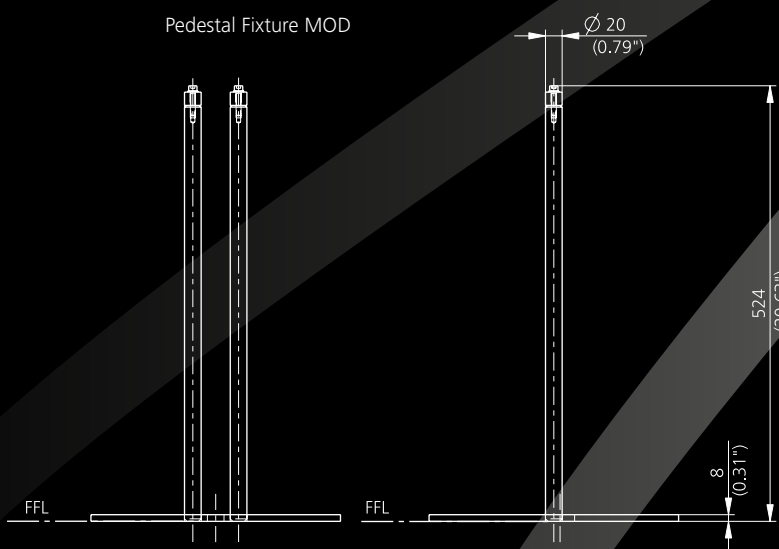

Pedestal Fixture Mobile

For further information including location of the Schindler office nearest you, please visit:
www.schindler.com

Schindler Elevator Ltd.
Zugerstrasse 13
CH-6030 Ebikon
Switzerland
Phone +41 (0)41 445 31 31
Fax +41 (0)41 445 52 97

porttechnology@ch.schindler.com
www.theporttechnology.com