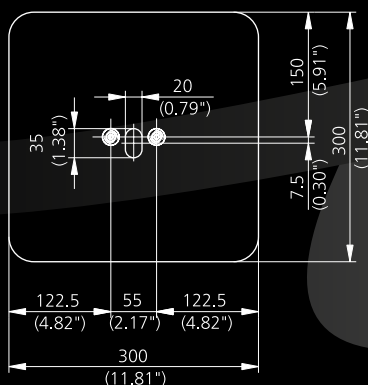

Pedestal Fixture Mobile

For further information including location of the Schindler office nearest you, please visit:
www.schindler.com

Schindler Elevator Ltd.
Zugerstrasse 13
CH-6030 Ebikon
Switzerland
Phone +41 (0)41 445 31 31
Fax +41 (0)41 445 52 97

porttechnology@ch.schindler.com
www.theporttechnology.com