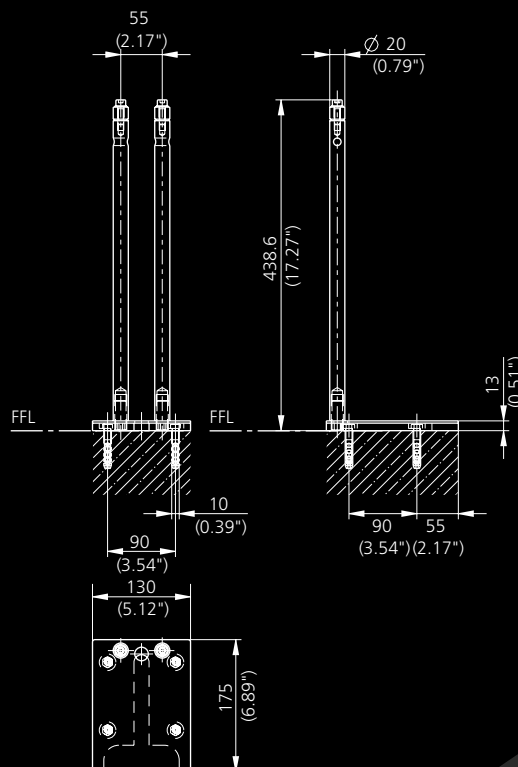

Factsheet PORT 1.2P pedestal

Technical Details

Physical Dimensions (W×H×D) 126.5×1247×104.2 mm (4.98×49.09×4.10 inch)

PORT 1.2P pedestal

NI

MOD

Mobile

Pedestal Fixture NI