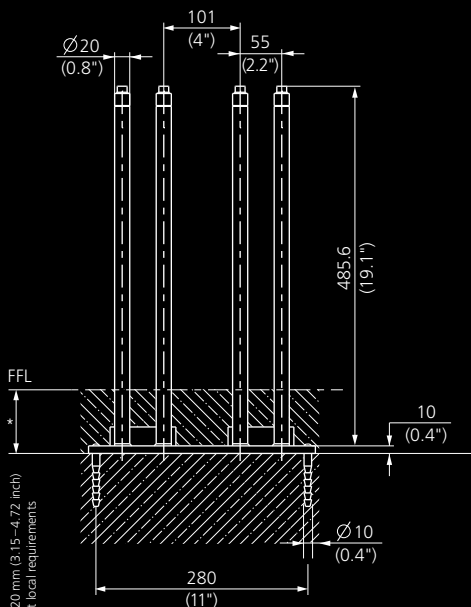

## Technical Details

Physical Dimensions (W×H×D) 286×1256×110 mm (11.26×49.45×4.33 inch)

# PORT 1.4P pedestal

NI

\*80-120 mm (3.15-4.72 inch)  
to suit local requirements

Pedestal Fixture NI

see PORT 1.4W

For further information including location of the Schindler office nearest you, please visit:  
**www.schindler.com**