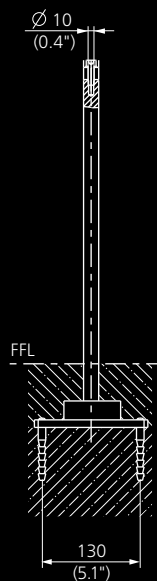

# Factsheet PORT 1.4P pedestal

## Technical Details

Physical Dimensions (W×H×D) 286×1256×110 mm (11.26×49.45×4.33 inch)

# PORT 1.4P pedestal

NI

\*80-120 mm (3.15-4.72 inch)  
to suit local requirements

Pedestal Fixture NI

see PORT 1.4W

For further information including location of the Schindler office nearest you, please visit:  
**www.schindler.com**