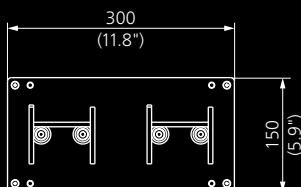

## Technical Details

Physical Dimensions (W×H×D) 286×1256×110 mm (11.26×49.45×4.33 inch)

# PORT 1.4P pedestal

NI

\*80-120 mm (3.15-4.72 inch)  
to suit local requirements

Pedestal Fixture NI

see PORT 1.4W

For further information including location of the Schindler office nearest you, please visit:  
**www.schindler.com**