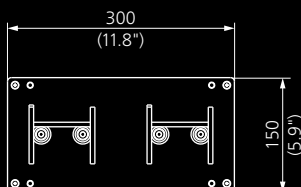

Factsheet PORT 1.4P pedestal

Technical Details

Physical Dimensions (W×H×D) 286×1256×110 mm (11.26×49.45×4.33 inch)

PORT 1.4P pedestal

NI

*80-120 mm (3.15-4.72 inch)
to suit local requirements

Pedestal Fixture NI