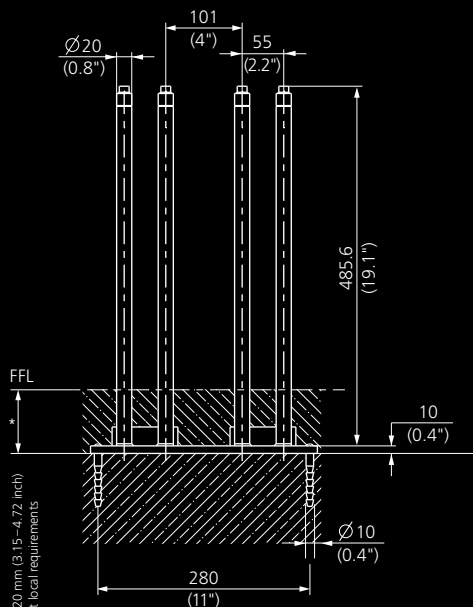

Factsheet PORT 1.4P pedestal

Technical Details

Physical Dimensions (W×H×D) 286×1256×110 mm (11.26×49.45×4.33 inch)

PORT 1.4P pedestal

NI

*80-120 mm (3.15-4.72 inch)
to suit local requirements

Pedestal Fixture NI