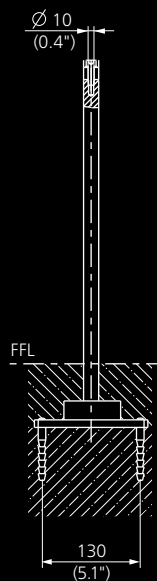

Factsheet PORT 1.4P pedestal

Technical Details

Physical Dimensions (W×H×D) 286×1256×110 mm (11.26×49.45×4.33 inch)

PORT 1.4P pedestal

NI

*80-120 mm (3.15-4.72 inch)
to suit local requirements

Pedestal Fixture NI